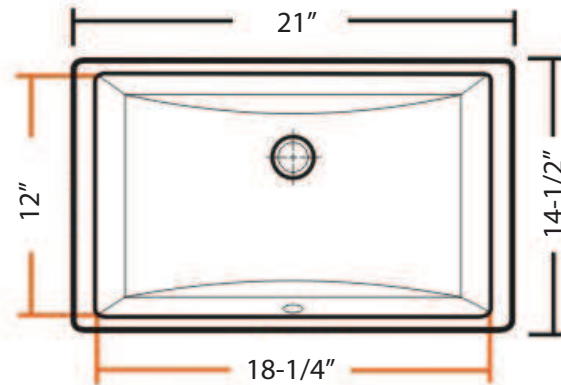

FEATURED MODEL  
SVC1912, 6-1/4" bowl depth

FEATURES

- \* Non-porous vitreous china
- \* High gloss enamel coating resists spills, scratches and other imperfections
- \* \*ADA compliant when installed in a 24" minimum depth countertop
- \* Drain and faucet sold separately

Model #	SVC1912WH	SVC1912BT
Color	White	Biscuit
Material	Vitreous China	Vitreous China
Finish	Enameled	Enameled
Mount Options	Under-mount	Under-mount
Overflow	Yes	Yes
Drain Size	1-3/4"	1-3/4"
ADA Compliant	*Yes	*Yes

NOMINAL DIMENSIONS Model SVC1912WH shown

OVERALL	BOWL DEPTH	DRAIN
21" x 14-1/2"	6-1/4"	1-3/4"

WARRANTY

Serenity Sinks Stainless sinks feature a LIMITED LIFETIME WARRANTY to be free of all manufacturing defects under normal use.