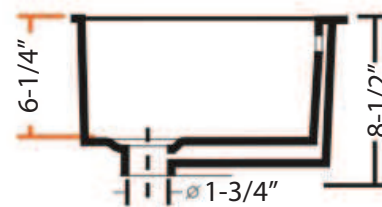

FEATURED MODEL  
SVC1912, 6-1/4" bowl depth

FEATURES

- \* Non-porous vitreous china
- \* High gloss enamel coating resists spills, scratches and other imperfections
- \* \*ADA compliant when installed in a 24" minimum depth countertop
- \* Drain and faucet sold separately

Model #	SVC1912WH	SVC1912BT
Color	White	Biscuit
Material	Vitreous China	Vitreous China
Finish	Enameled	Enameled
Mount Options	Under-mount	Under-mount
Overflow	Yes	Yes
Drain Size	1-3/4"	1-3/4"
ADA Compliant	*Yes	*Yes

NOMINAL DIMENSIONS Model SVC1912WH shown

OVERALL	BOWL DEPTH	DRAIN
21" x 14-1/2"	6-1/4"	1-3/4"

WARRANTY

Serenity Sinks Stainless sinks feature a LIMITED LIFETIME WARRANTY to be free of all manufacturing defects under normal use.