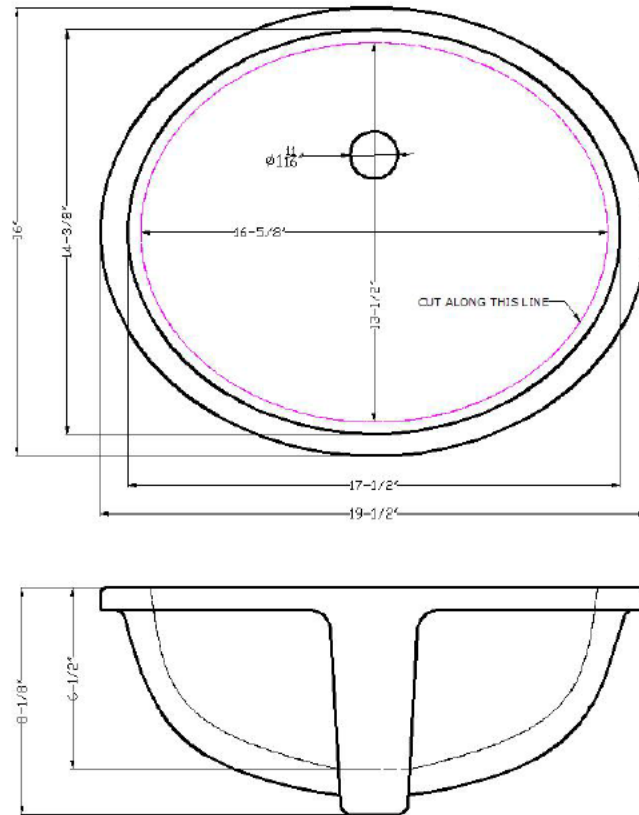

# Single Bowl Sink

SIN-POR-UNDOVLBISQ-1714

## Specifications

### FEATURES:

- 8" (203mm) deep
- 1-11/16" (43mm) drain opening
- Minimum cabinet size: 24"

These sinks are listed by the International Association of Plumbing and Mechanical Officials as meeting the requirements of the Uniform Plumbing Code.