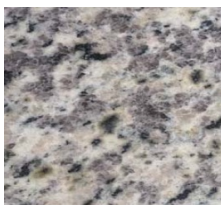

## Granite Tops

---

GBW-Burlywood

GTS-Tiger Skin

GABO-Absolute Black

GCW-Cara White

GWT-Wheat

GGW-Gazian White