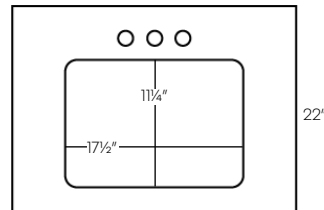

Includes:

- White porcelain undermount bowl (installed)
- Loose 4" backsplash

\* Center bowl - 4" spread

\*\* Center bowl - 8" spread

\*\*\* Double bowl - 8" spread

- 20% upcharge
- Only Available in CW and GGW