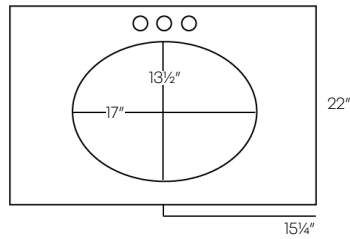

Cultured Marble Top

MT