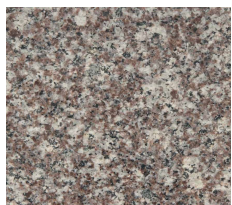

## Granite Tops

---

GBW-Burlywood

GTS-Tiger Skin

GABO-Absolute Black

GCW-Cara White

GWT-Wheat

GGW-Gazian White