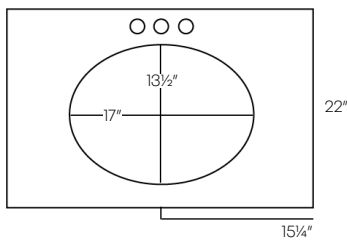

Includes:

- White porcelain undermount bowl (installed)
- Loose 4" backsplash

\* Center bowl - 4" spread

\*\* Center bowl - 8" spread

\*\*\* Double bowl - 8" spread

- 20% upcharge
- Only Available in CW and GGW