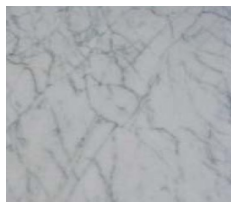

## Granite Tops

---

GBW-Burlywood

GTS-Tiger Skin

GABO-Absolute Black

GCW-Cara White

GWT-Wheat

GGW-Gazian White