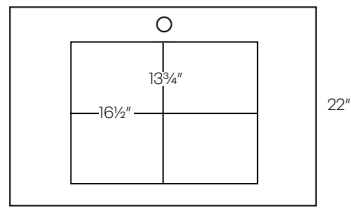

Cultured Marble Top

MTS

MT-1917

MT-2519

MT-3119

MT-2522

MT-3122

MT-3722

MT-4322

MT-4922

MTS2-2522

MTS2-3122

MTS2-3722

MTS2-4322

MTS2-4922

• Single bowl

Granite Top

CGT-2522*

CGT-3122*

CGT-3722**

CGT-4322**

CGT-4922**

CGT-6122

CGT-6122D***

Includes:

- White porcelain undermount bowl (installed)
- Loose 4" backsplash

* Center bowl - 4" spread

** Center bowl - 8" spread

*** Double bowl - 8" spread

- 20% upcharge
- Only Available in CW and GGW