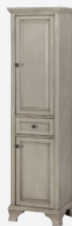

Antique
Grey finish
Antique Black Hardware

CORSICANA

Antique
White finish
Antique Pewter Hardware

**Euro Vanity Combo
CNAGVT2536**
25-3/4" W x 18-5/8" D x 35-7/8" H
Includes white vitreous china sink
in stock with top

**24" Vanity
CNAGV2422**
25-1/8" W x 22" D x 34" H
in stock

**30" Vanity
CNAGV3022D**
31-1/8" W x 22" D x 34" H
in stock

**36" Vanity
CNAGV3622D**
37-1/8" W x 22" D x 34" H
in stock

**48" Vanity
CNAGV4822D**
49-1/8" W x 22" D x 34" H
in stock

**60" Vanity
CNAGV6022D**
61-1/8" W x 22" D x 34" H

**Mirror
CNAGM2430**
24" W x 1-7/8" D x 30" H
in stock

**Floor Cabinet
CNAGF1944**
19" W x 15" D x 43-3/8" H
1 interior adjustable shelf

**Wall Cabinet
CNAGW2427**
24" W x 7-7/8" D x 28" H
2 interior adjustable shelves

**Linen Cabinet
CNAGL1970**
19" W x 15" D x 70" H
3 interior adjustable shelves

**Euro Vanity Combo
CNAWVT2536**
25-3/4" W x 18-5/8" D x 35-7/8" H
Includes white vitreous china sink
in stock with top

**24" Vanity
CNAWV2422**
25-1/8" W x 22" D x 34" H
in stock