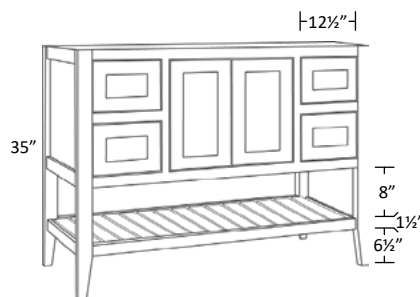

Open Bottom Double Drawers Vanity

in stock

VOB4821-DD	22	69	1224