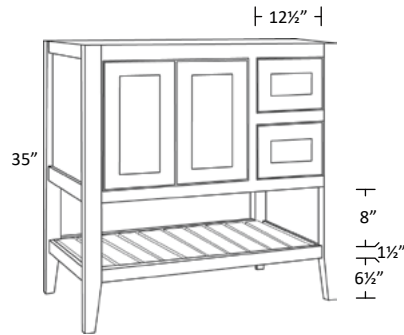

VG10 - WHITE

VG11 - ESPRESSO

VB22 - DOVE

VANGUARD VANITY SPECS

Bottom Drawer Vanity

in stock

| | Cubic Feet | Weight | K |
|---------|------------|--------|-----|
| VDB2421 | 13 | 45 | 563 |
| VDB3021 | 15 | 49 | 622 |
| VDB3621 | 18 | 53 | 682 |
| | | | |
| | | | |
| | | | |

Open Bottom Right Drawers Vanity

| | Cubic Feet | Weight | K |
|------------|------------|--------|-----|
| VOB3621-DR | 18 | 53 | 840 |
| VOB4221-DR | 20 | 61 | 929 |
| | | | |
| | | | |
| | | | |

Double Bottom Drawer Vanity