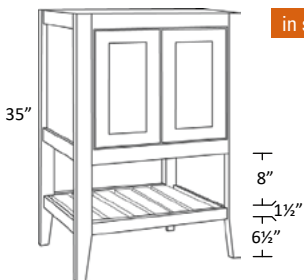

Open Bottom Vanity

in stock

VOB2421	13	43	541
VOB3021	15	47	600
VOB3621	18	51	660
VOB4221	20	59	719