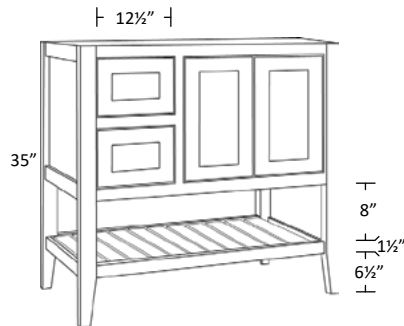

Open Bottom Left Drawers Vanity

VOB3621-DL	18	53	840
VOB4221-DL	20	61	929