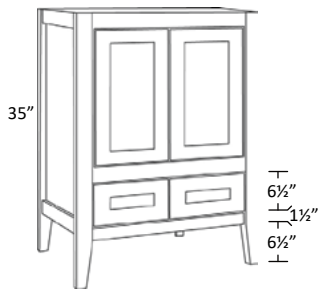

VG10 - WHITE

VG11 - ESPRESSO

VB22 - DOVE

VANGUARD VANITY SPECS

Bottom Drawer Vanity

in stock

| | Cubic Feet | Weight | K |
|---------|------------|--------|-----|
| VDB2421 | 13 | 45 | 563 |
| VDB3021 | 15 | 49 | 622 |
| VDB3621 | 18 | 53 | 682 |
| | | | |
| | | | |
| | | | |

Open Bottom Right Drawers Vanity

| | Cubic Feet | Weight | K |
|------------|------------|--------|-----|
| VOB3621-DR | 18 | 53 | 840 |
| VOB4221-DR | 20 | 61 | 929 |
| | | | |
| | | | |
| | | | |

Double Bottom Drawer Vanity