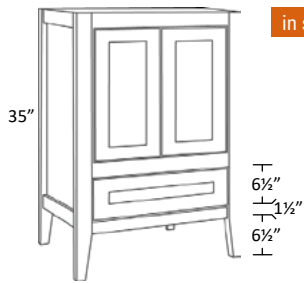

VG10 - WHITE

VG11 - ESPRESSO

VB22 - DOVE

VANGUARD VANITY SPECS

Bottom Drawer Vanity

in stock

| | Cubic Feet | Weight | K |
|---------|------------|--------|-----|
| VDB2421 | 13 | 45 | 563 |
| VDB3021 | 15 | 49 | 622 |
| VDB3621 | 18 | 53 | 682 |
| | | | |
| | | | |
| | | | |

Open Bottom Right Drawers Vanity

| | Cubic Feet | Weight | K |
|------------|------------|--------|-----|
| VOB3621-DR | 18 | 53 | 840 |
| VOB4221-DR | 20 | 61 | 929 |
| | | | |
| | | | |
| | | | |

Double Bottom Drawer Vanity